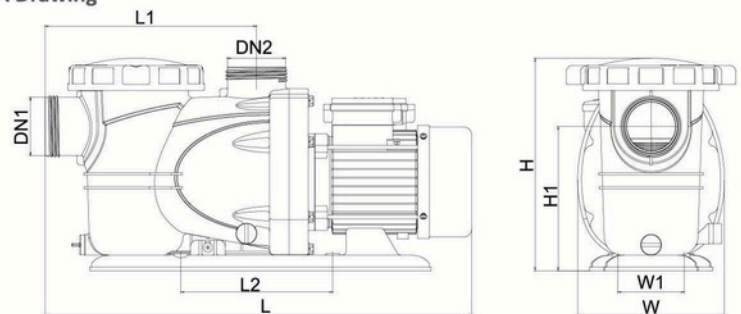

Performance Range

- Capacity: Up to 30 m³/h
- Head: Up to 19 Meters
- Speed: 2900 RPM

Motor details

- Power rating: 0.75KW– 2.2KW, 2 pole
- Power supply: Single phase 220-240Vac, 50Hz
Three phase 380-420Vac, 50Hz
- Insulation class: F
- Protection class: IP54
- Duty: S1
- Connection cable length: 30 CM
- Anti-heat ball bearing
- Environment temperature capacity 65°C
- Thermal overload protector in single phase motor
- Motor winding: 100% copper

TECH-SPP15,20,30,30T

G.A Drawing

Pump Selection Chart

Model	Power		Volt (50Hz)	Speed (RPM)	Connection	Inlet (inch)	Outlet (inch)	Max. Flow (m3/h)	Max. Head (Mtr)	Net Weight (Kg)
	Kw	HP								
TECH-SPP15	1.1	1.5	220-240v	2900	capacitor inbuilt	2"	2"	22	15	10
TECH-SPP20	1.5	2.0						24	18.2	15
TECH-SPP30	2.2	3.0						30	19	17
TECH-SPP30T	2.2	3.0	380-420v		Star	30	19	16.5		

Swimming Pool Pump

Dimension (mm)

Model	Dn1	Dn2	L	W	H	L1	L2	H1
TECH-SPP15	2"	2"	554	190	276	274	197	187
TECH-SPP20			584	190	276	274	197	187
TECH-SPP30			584	190	276	274	197	187
TECH-SPP30T			584	190	276	274	197	187

Pump Performance Chart

Model	Power		Q	US GPM	0	26	40	53	250	279	92	106	119	132
	Kw	HP		M ³ /H	0	6	9	12	15	18	21	24	27	30
				LPM	0	100	150	200	250	300	350	400	450	500
TECH-SPP15	1.1	1.5	Head (m)	15	14	13	12	10	8	5				
TECH-SPP20	1.5	2.0		18.2	17	15	14	13	11	9	7			
TECH-SPP30	2.2	3.0		19	17	16	16	14	13	11	9	6	3	
TECH-SPP30T	2.2	3.0		19	17	16	16	14	13	11	9	6	3	